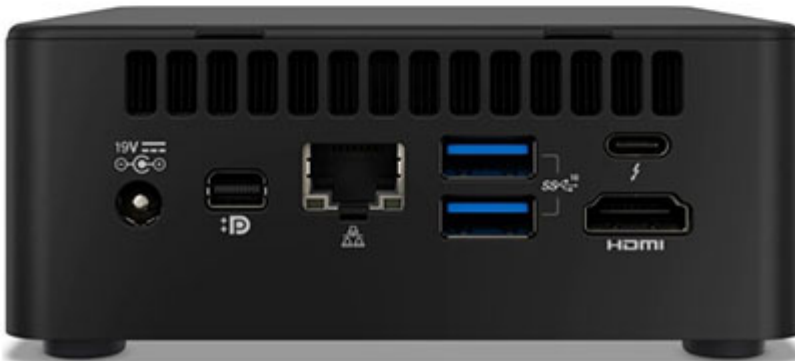

549.00 EUR

incl. 19% VAT, plus [shipping](#)

- 4x 1,2GHz, 4,20GHz Turbo !
- 4 Cores / 8 Threats !
- 12-28W TDP !
- Thunderbolt !

- Typ / Chipset: Mini-PC / System-on-Chip (SoC)
- >CPU: Intel Core i5-1135G7, 4C/8T, 1.20-4.70GHz, 12MB+5MB Cache, 12-28W TDP, Codename "Tiger Lake-UP3" (Willow Cove, 10nm SuperFin)
- 2x DDR4 SO-DIMM, dual PC4-25600S/■DDR4-3200, max. 64GB (UDIMM)
- 1x SATA 6Gb/■s, 1x M.2/■M-Key (PCIe 4.0 x4/■SATA, 2280)
- Extension Slot internal: 1x 2.5", 7mm
- Grphics: Intel Iris Xe Graphics (iGPU), 80EU/640SP, 1.30GHz, Codename "Tiger Lake GT2" (Gen12 Xe)
- Connectors: 1x HDMI 2.0b, 1x Mini DisplayPort 1.4, 3x USB-A 3.1, 2x Thunderbolt 3, 1x 2.5GBase-T (Intel I225-V), 1x Klinke, 1x DC-In
- Wi-Fi 6 (WLAN 802.11a/■b/■g/■n/■ac/■ax, 2x2, Intel AX201), Bluetooth 5.2
- SD-Card (UHS-II) Reader
- Power supply external, 1x DC-In (120W/■19V)
- VESA-Mount: 75x75/■100x100 (included)
- Dimmensions (BxHxT): 117x51x112mm
- Volumen: 0.7l
- Special features: Infrared-Sensor, SecureLock (Kensington), 4x Display Support, integrated Microfonarray (Support for Voiceassistant: Amazon Alexa)

Powercord not included!